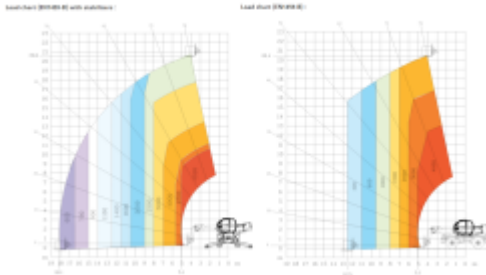

Telescopic handler - MANITOU MRT 2150

Plus

Max. lift height : **20,60 m**

Max. forward reach: **17,50 m**

Max. lift capacity: **4999 kg**

Max. load at max reach: **600 kg**

Fuel: **Ecopar/Diesel**

Power: **Self-Propelled**

Transport height: **3,11 m**

Transport width: **2,43 m**

Transport length: **6,78 m**

Transport weight: **16 095 kg**