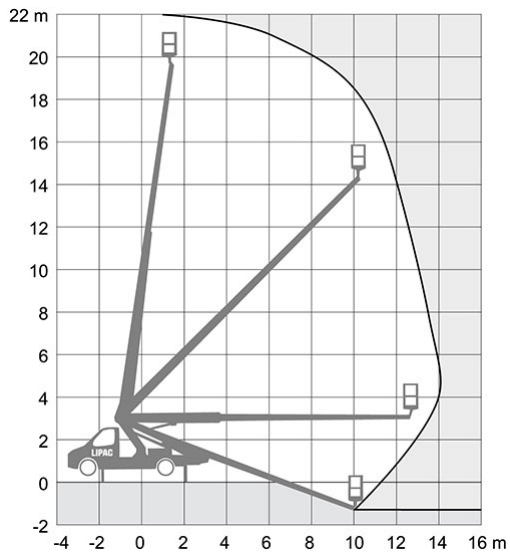

Vehicle mounted lift - RUTHMANN TB220

Max. working height: **22,10 m**
Max. platform height: **20,10 m**
Platform size: **0,70 x 1,40 m**

Max. lifting power: **200 kg**
Max. reach: **14,00 m**
Fuel: **EcoPar/Diesel**
Power: **Self-propelled**
Transport height: **3,00 m**
Transport width: **2,11 m**
Transport length: **7,20 m**
Transport weight: **3.500 kg**