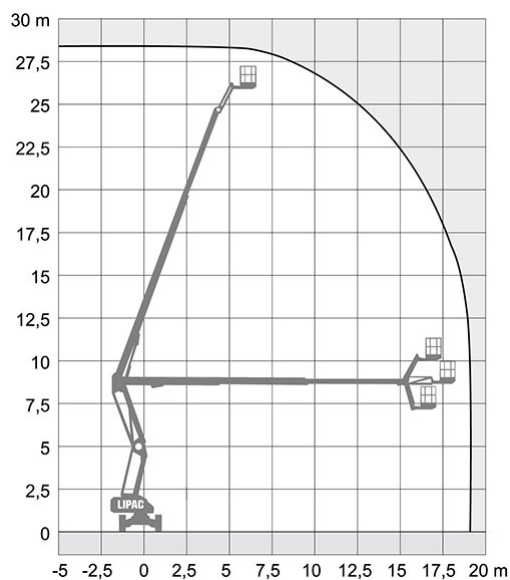

Boom lift - NIFTY HR28 HYBRID AWD

| | |
|--------------------------------|-----------------------|
| Max. practical working height: | 28,00 m |
| Max. platform height: | 26,00 m |
| Platform size: | 2,40 x 0,90 m |
| Max. lifting power: | 280 kg |
| Max. reach: | 19,00 m |
| Fuel: | ExoPar/Battery |
| Power: | Self-propelled |
| Transport height: | 2,70 m |
| Transport width: | 2,49 m |
| Transport length: | 6,70 m |
| Transport weight: | 14.500 kg |