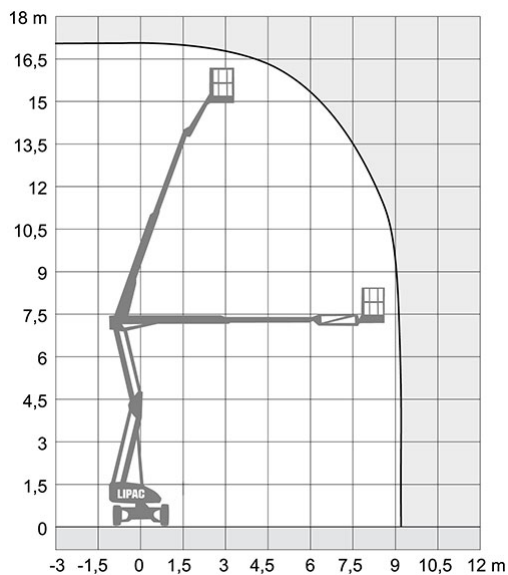

Boom lift - NIFTY HR 17 HYBRID AWD

| | |
|--------------------------------|-----------------------|
| Max. practical working height: | 17,2 m |
| Max. platform height: | 15,2 m |
| Platform size: | 0,85 x 1,80 m |
| Max. lifting power: | 225 kg |
| Max. reach: | 9,30 m |
| Fuel: | Battery/Diesel |
| Power: | Self-propelled |
| Transport height: | 2,15 m |
| Transport width: | 2,00 m |
| Transport length: | 6,30 m |
| Transport weight: | 4.750 kg |