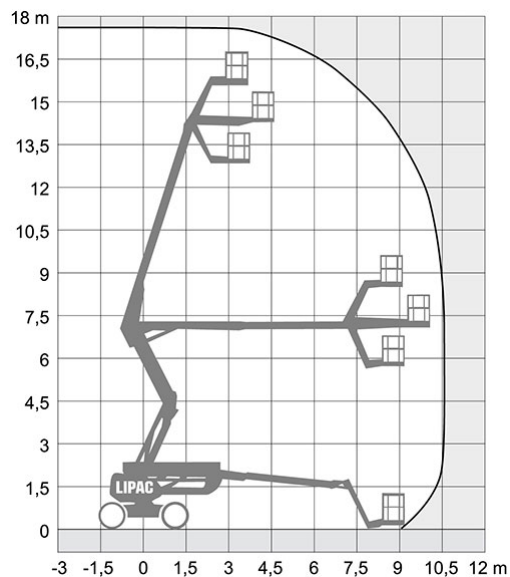

Boom lift - MANITOU 180 ATJ

Max. practical working height:	17,71 m
Max. platform height:	15,71 m
Platform size:	1,80 x 0,80 m
Max. lifting power:	230 kg
Max. reach:	10,60 m
Fuel:	EcoPar/Diesel
Power:	Self-propelled
Transport height:	2,37 m
Transport width:	2,30 m
Transport length:	5,77 m
Transport weight:	7.950 kg