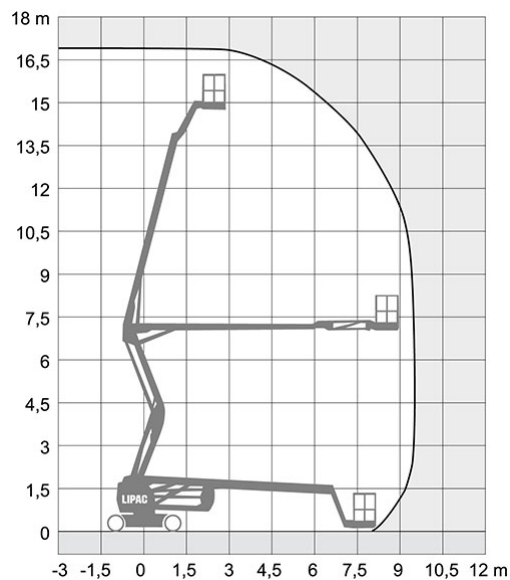

Boom lift - MANITOU 170 ATJ

Max. practical working height:	16,90 m
Max. platform height:	14,90 m
Platform size:	0,96 x 1,20 m
Max. lifting power:	200 kg
Max. reach:	9,50 m
Fuel:	Battery
Power:	Self-propelled
Transport height:	1,97 m
Transport width:	1,75 m
Transport length:	6,84 m
Transport weight:	6.910kg