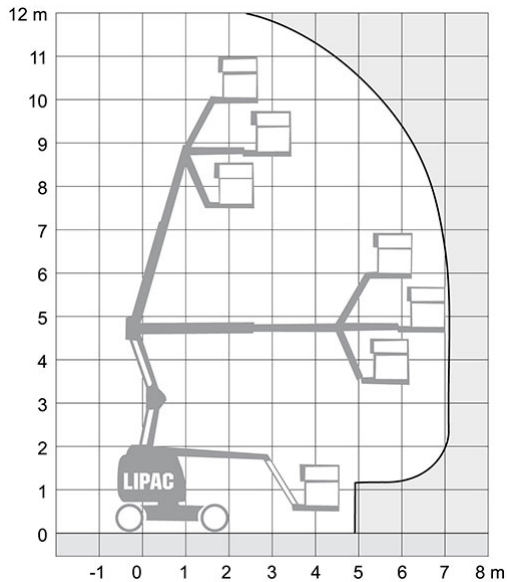

Boom lift - MANITOU 120 3D

Max. practical working height:	11,95 m
Max. platform height:	9,95 m
Platform size:	0,96 x 1,20 m
Max. lifting power:	230 kg
Max. reach:	7,00 m
Fuel:	Battery
Power:	Self-propelled
Transport height:	1,99 m
Transport width:	1,20 m
Transport length:	3,74 m
Transport weight:	6.550 kg