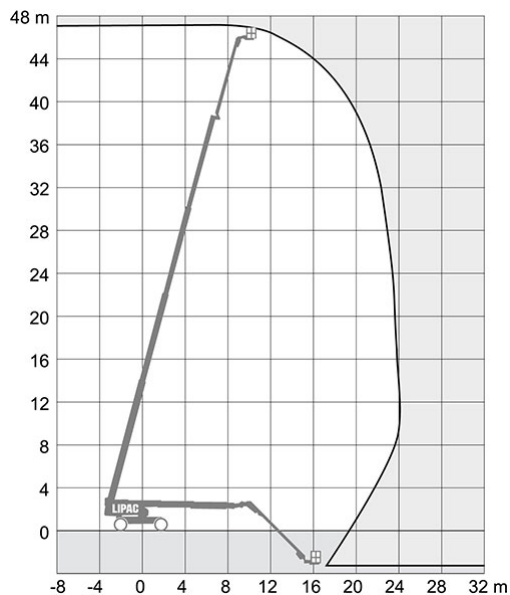

Boom lift - JLG 1500 SJ

Max. practical working height:	47,72 m
Max. platform height:	45,72 m
Platform size:	0,91 x 2,44 m
0,91 x 2,44 m:	230-450 kg
Max. reach:	24,38 m
Fuel:	EcoPar/Diesel
Power:	Self-propelled
Transport height:	3,05 m
Transport width:	2,49/3,81 m
Transport length:	13,11 m
Transport weight:	22.000 kg