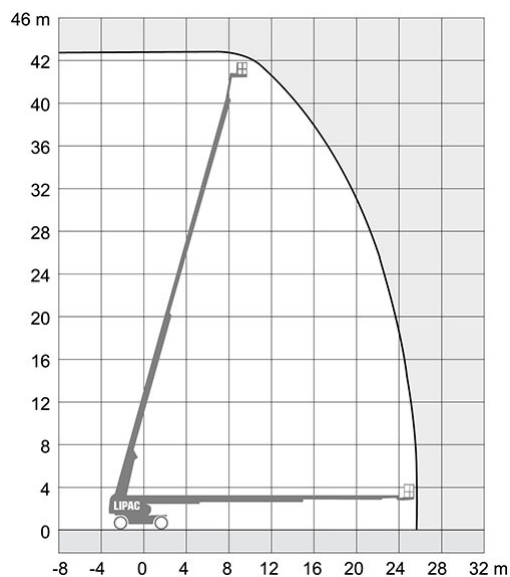

Boom lift - JLG 1350 SJP

Max. practical working height:	43,15 m
Max. platform height:	41,15 m
Platform size:	0,91 x 2,44 m
Max. lifting power:	227-454 kg
Max. reach:	24,38 m
Fuel:	EcoPar/Diesel
Power:	Self-propelled
Transport height:	3,05 m
Transport width:	2,49/3,81 m
Transport length:	11,86 m
Transport weight:	20.411 kg