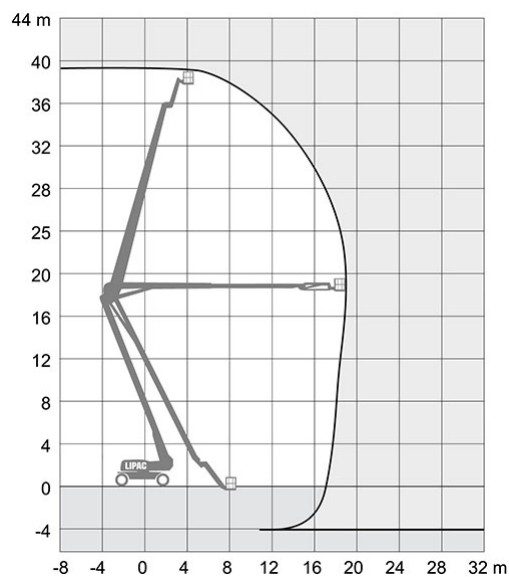

## Boom lift - JLG 1250 AJP

Max. practical working height:	<b>40,10 m</b>
Max. platform height:	<b>38,10 m</b>
Platform size:	<b>0,91 x 2,44 m</b>
Max. lifting power:	<b>227-454 kg</b>
Max. reach:	<b>19,25 m</b>
Fuel:	<b>EcoPar/Diesel</b>
Power:	<b>Self-propelled</b>
Transport height:	<b>3,05 m</b>
Transport width:	<b>2,49 m</b>
Transport length:	<b>11,45 m</b>
Transport weight:	<b>19.958 kg</b>