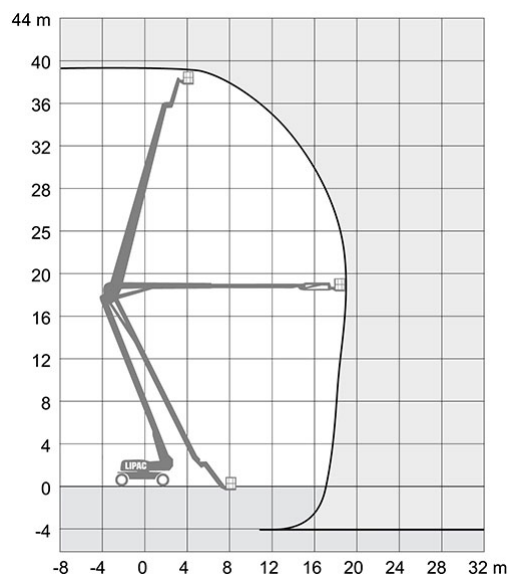

Boom lift - JLG 1250 AJP

Max. practical working height:	40,10 m
Max. platform height:	38,10 m
Platform size:	0,91 x 2,44 m
Max. lifting power:	227-454 kg
Max. reach:	19,25 m
Fuel:	EcoPar/Diesel
Power:	Self-propelled
Transport height:	3,05 m
Transport width:	2,49 m
Transport length:	11,45 m
Transport weight:	19.958 kg