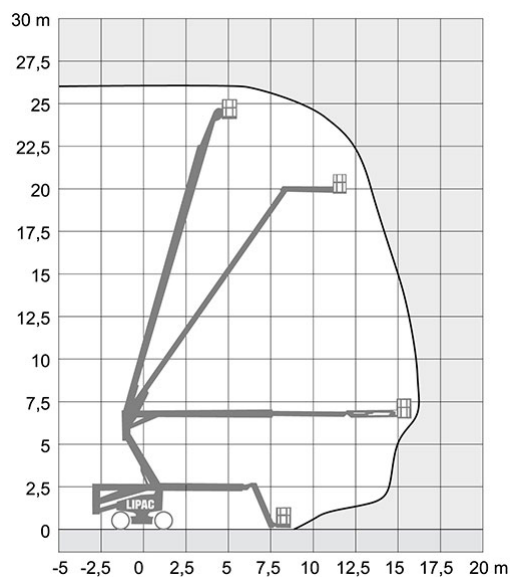

Boom lift - HAULOTTE HA 260 PX

Max. practical working height:	25,60 m
Max. platform height:	23,60 m
Platform size:	0,80 x 1,80 m
Max. lifting power:	230 kg
Max. reach:	16,20 m
Fuel:	EcoPar/Diesel
Power:	Self-propelled
Transport height:	2,67 m
Transport width:	2,38 m
Transport length:	12,00 m
Transport weight:	15.950 kg