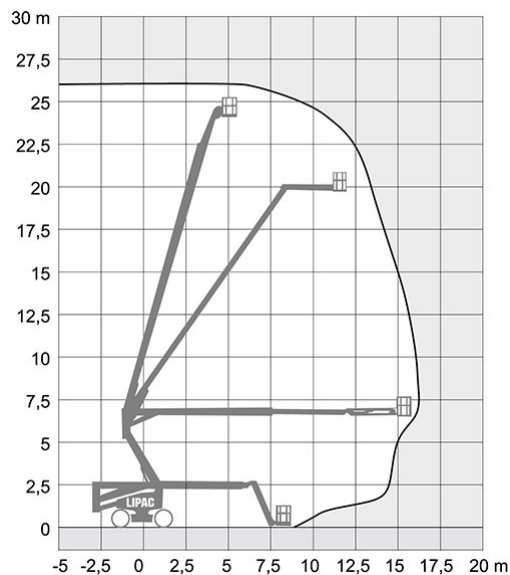

Boom lift - HAULOTTE HA 260 PX

Max. practical working height:	25,60 m
Max. platform height:	23,60 m
Platform size:	0,80 x 1,80 m
Max. lifting power:	230 kg
Max. reach:	16,20 m
Fuel:	EcoPar/Diesel
Power:	Self-propelled
Transport height:	2,67 m
Transport width:	2,38 m
Transport length:	12,00 m
Transport weight:	15.950 kg