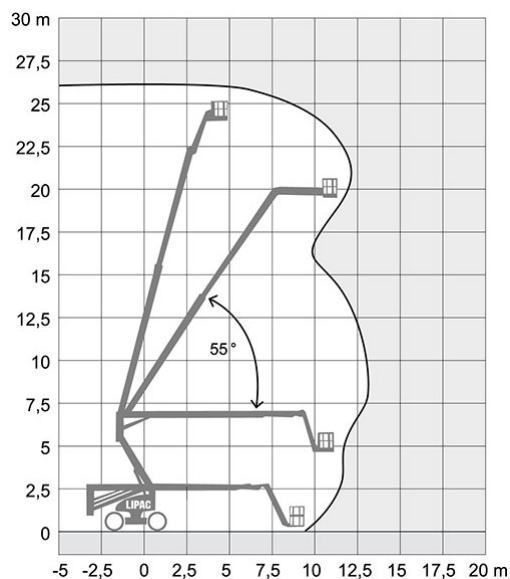

Boom lift - HAULOTTE HA 26 PX

Max. practical working height:	26,00 m
Max. platform height:	24,00 m
Platform size:	0,80 x 1,80 m
Max. lifting power:	230 kg
Max. reach:	14,60 m
Fuel:	EcoPar/Diesel
Power:	Self-propelled
Transport height:	2,67 m
Transport width:	2,35 m
Transport length:	11,90 m
Transport weight:	14.150 kg