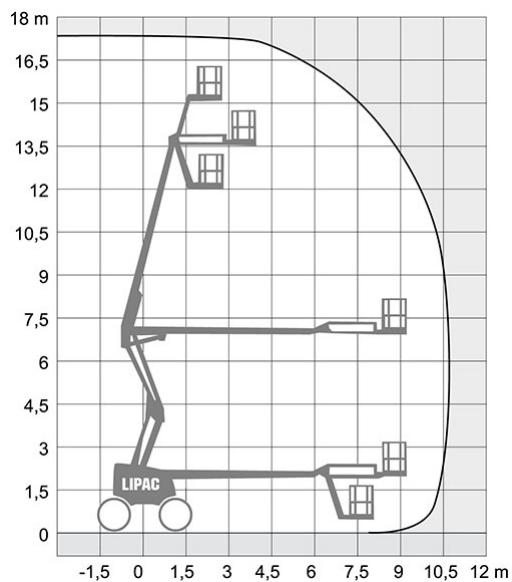

Boom lift - HAULOTTE HA 18 PX

Max. practical working height:	17,30 m
Max. platform height:	15,30 m
Platform size:	0,80 x 1,80 m
Max. lifting power:	230 kg
Max. reach:	10,60 m
Fuel:	EcoPar/Diesel
Power:	Self-propelled
Transport height:	2,30 m
Transport width:	2,30 m
Transport length:	7,65 m
Transport weight:	7.900 kg