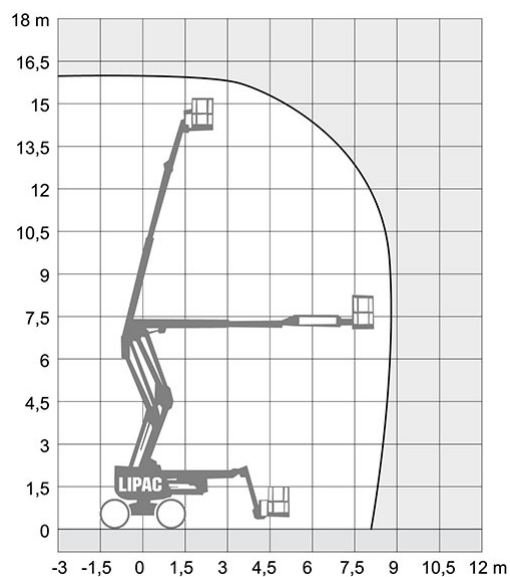

Boom lift - HAULOTTE HA 16 PX

Max. practical working height:	16,00 m
Max. platform height:	14,00 m
Platform size:	0,80 x 1,80 m
Max. lifting power:	230 kg
Max. reach:	9,15 m
Fuel:	EcoPar/Diesel
Power:	Self-propelled
Transport height:	2,20 m
Transport width:	2,30 m
Transport length:	7,80 m
Transport weight:	7.900 kg