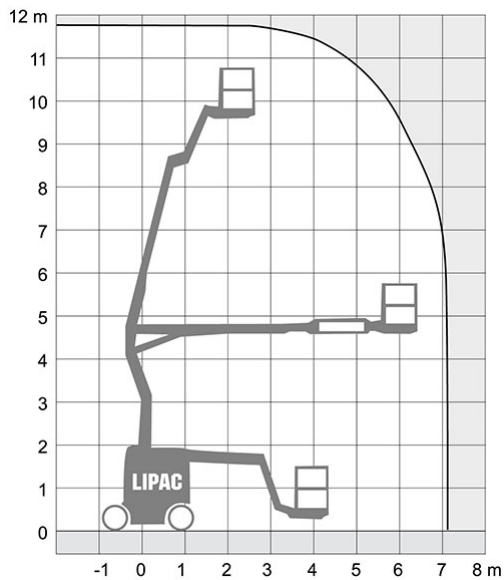

## Boom lift - HAULOTTE HA 12 CJ+

Max. practical working height:	<b>11,70 m</b>
Max. platform height:	<b>9,70 m</b>
Platform size:	<b>1,15 x 0,80 m</b>
Max. lifting power:	<b>230 kg</b>
Max. reach:	<b>7,22 m</b>
Fuel:	<b>Battery</b>
Power:	<b>Self-propelled</b>
Transport height:	<b>1,99 m</b>
Transport width:	<b>1,20 m</b>
Transport length:	<b>4,20 m</b>
Transport weight:	<b>7.040 kg</b>