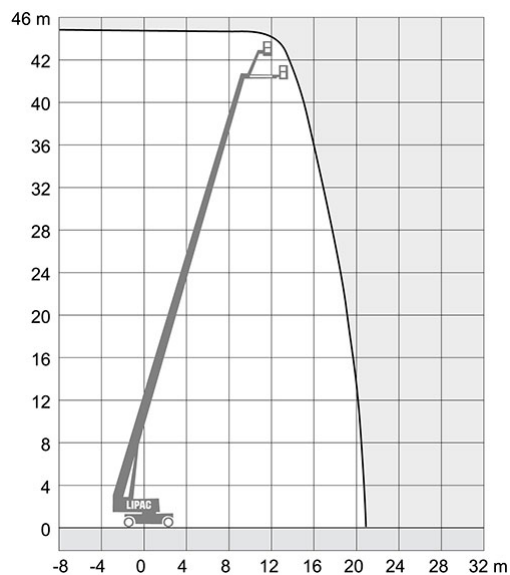

Boom lift - HAULOTTE H 43 PX

Max. practical working height:	43,00 m
Max. platform height:	41,00 m
Platform size:	2,44 x 0,80 m
Max. lifting power:	230-450 kg
Max. reach:	20,00 m
Fuel:	EcoPar/Diesel
Power:	Self-propelled
Transport height:	3,05 m
Transport width:	2,50 m
Transport length:	14,50 m
Transport weight:	20.600 kg