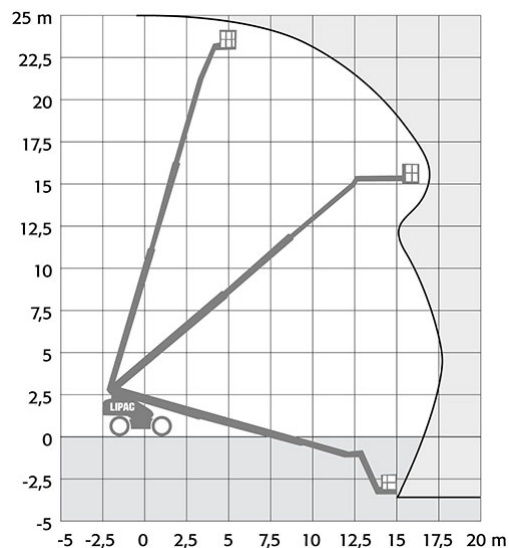

Boom lift - HAULOTTE H 25 TPX

Max. practical working height:	25,30 m
Max. platform height:	23,30 m
Platform size:	0,80 x 1,80 m
Max. lifting power:	230 kg
Max. reach:	16,90 m
Fuel:	EcoPar/Diesel
Power:	Self-propelled
Transport height:	3,00 m
Transport width:	2,47 m
Transport length:	13,10 m
Transport weight:	13.720 kg