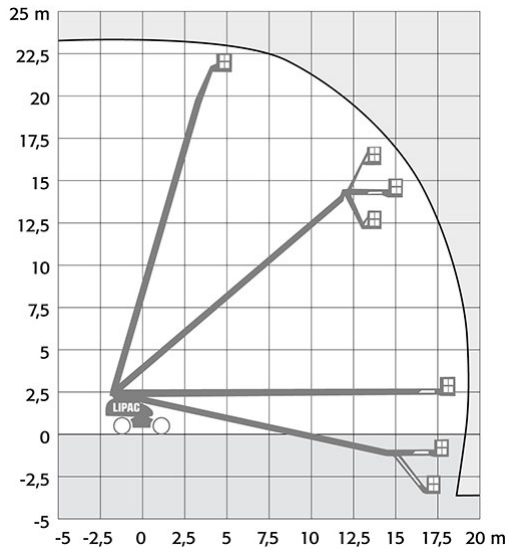

## Boom lift - HAULOTTE H 23 TPX

Max. practical working height:	<b>22,60 m</b>
Max. platform height:	<b>20,60 m</b>
Platform size:	<b>0,80 x 1,80 m</b>
Max. lifting power:	<b>230 kg</b>
Max. reach:	<b>19,50 m</b>
Fuel:	<b>EcoPar/Diesel</b>
Power:	<b>Self-propelled</b>
Transport height:	<b>3,00 m</b>
Transport width:	<b>2,47 m</b>
Transport length:	<b>10,60 m</b>
Transport weight:	<b>13.110 kg</b>