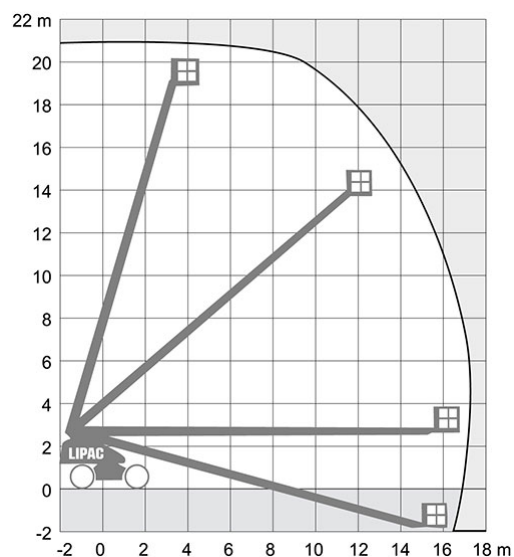

## Boom lift - HAULOTTE H 21 TX

Max. practical working height:	<b>20,85 m</b>
Max. platform height:	<b>18,85 m</b>
Platform size:	<b>0,80 x 1,80 m</b>
Max. lifting power:	<b>230 kg</b>
Max. reach:	<b>17,20 m</b>
Fuel:	<b>EcoPar/Diesel</b>
Power:	<b>Self-propelled</b>
Transport height:	<b>2,86 m</b>
Transport width:	<b>2,48 m</b>
Transport length:	<b>9,10 m</b>
Transport weight:	<b>11.750 kg</b>