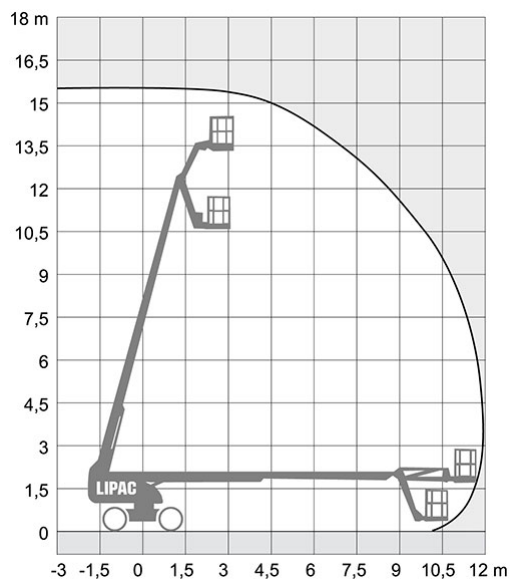

## Boom lift - HAULOTTE H 16 TPX

Max. practical working height:	<b>15,88 m</b>
Max. platform height:	<b>13,88 m</b>
Platform size:	<b>0,80 x 1,80 m</b>
Max. lifting power:	<b>250 kg</b>
Max. reach:	<b>12,30 m</b>
Fuel:	<b>EcoPar/Diesel</b>
Power:	<b>Self-propelled</b>
Transport height:	<b>2,21 m</b>
Transport width:	<b>2,25 m</b>
Transport length:	<b>8,42 m</b>
Transport weight:	<b>6.800 kg</b>