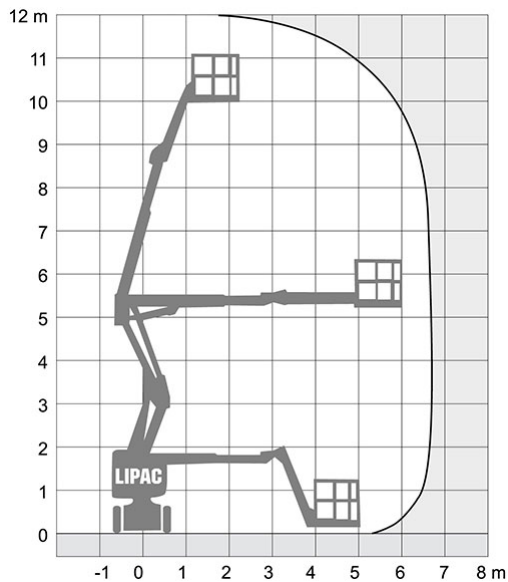

Boom lift - HAULOETTE 12 IP

Max. practical working height:	12,00 m
Max. platform height:	10,00 m
Platform size:	0,80 x 1,20 m
Max. lifting power:	230kg
Max. reach:	6,00 m
Fuel:	Battery
Power:	Self-propelled
Transport height:	1,99 m
Transport width:	1,34 m
Transport length:	5,43m
Transport weight:	5.910 kg