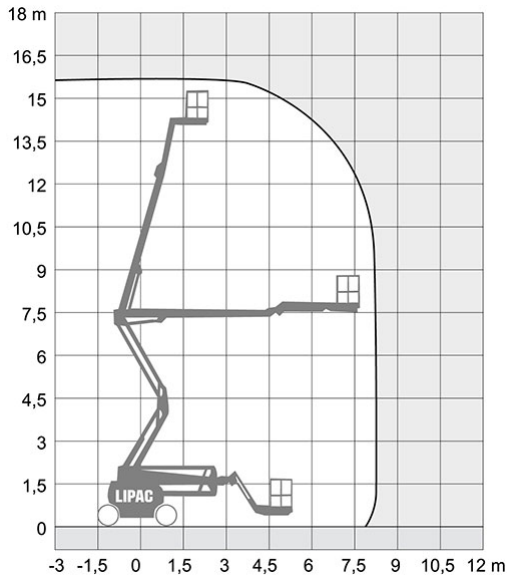

Boom lift - GENIE Z 45-25

Max. practical working height: **16,07 m**
Max. platform height: **14,07 m**
Platform size: **1,83 x 0,76m**

Max. lifting power: **227 kg**
Max. reach: **7,65 m**
Fuel: **EcoPar/Diesel**
Power: **Self-propelled**
Transport height: **2,11 m**
Transport width: **2,29 m**
Transport length: **6,83 m**
Transport weight: **6.486 kg**