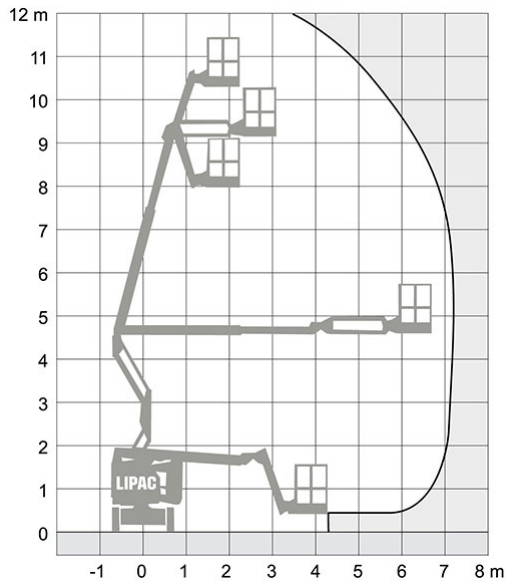

Boom lift - GENIE Z 34/22N

Max. practical working height:	12,52 m
Max. platform height:	10,52 m
Platform size:	0,76 x 1,42 m
Max. lifting power:	227kg
Max. reach:	6,90 m
Fuel:	Battery
Power:	Self-propelled
Transport height:	2,00m
Transport width:	1,47 m
Transport length:	5,72m
Transport weight:	5.171 kg