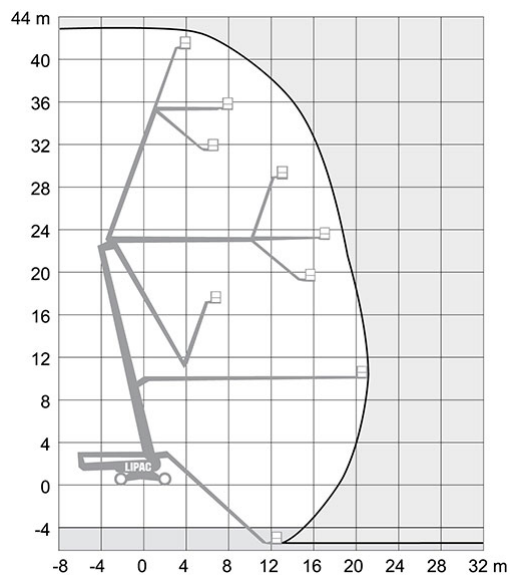

Boom lift - GENIE Z-135

Max. practical working height:	43,15 m
Max. platform height:	41,15 m
Platform size:	2,44 x 0,91 m
Max. lifting power:	272 kg
Max. reach:	21,26 m
Fuel:	EcoPar/Diesel
Power:	Self-propelled
Transport height:	3,07 m
Transport width:	2,46 m
Transport length:	12,93 m
Transport weight:	20.366 kg