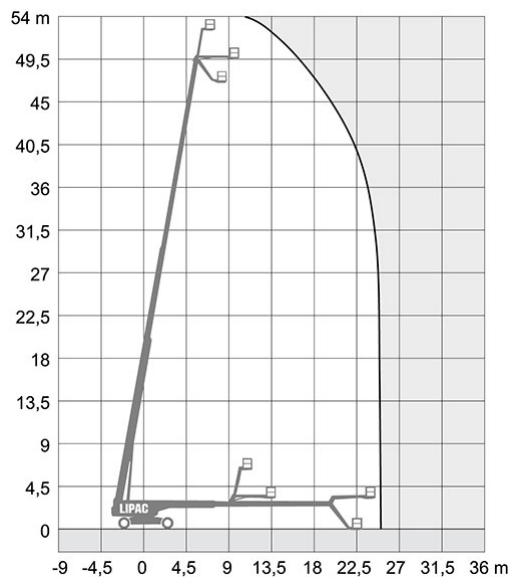

Boom lift - GENIE SX-180

Max. practical working height: **56,86 m**
 Max. platform height: **54,86 m**
 Platform size: **0,91 x 2,44 m**

Max. lifting power: **Max. lifting power**
 Max. reach: **24,38 m**
 Fuel: **EcoPar/Diesel**
 Power: **Self-propelled**
 Transport height: **3,05 m**
 Transport width: **2,49/5,03 m**
 Transport length: **12,98 m**
 Transport weight: **24.494 kg**