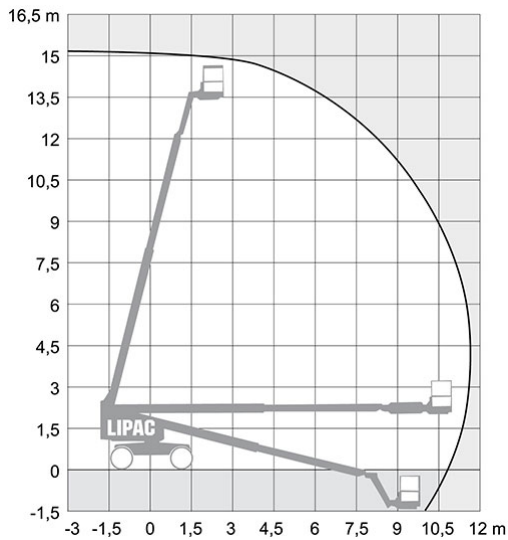

## Boom lift - GENIE S 45

Max. practical working height:	<b>15,72 m</b>
Max. platform height:	<b>13,72 m</b>
Platform size:	<b>2,44 x 0,91 m</b>
Max. lifting power:	<b>227 kg</b>
Max. reach:	<b>11,21 m</b>
Fuel:	<b>EcoPar/Diesel</b>
Power:	<b>Self-propelled</b>
Transport height:	<b>2,49 m</b>
Transport width:	<b>2,30 m</b>
Transport length:	<b>8,48 m</b>
Transport weight:	<b>7.005 kg</b>