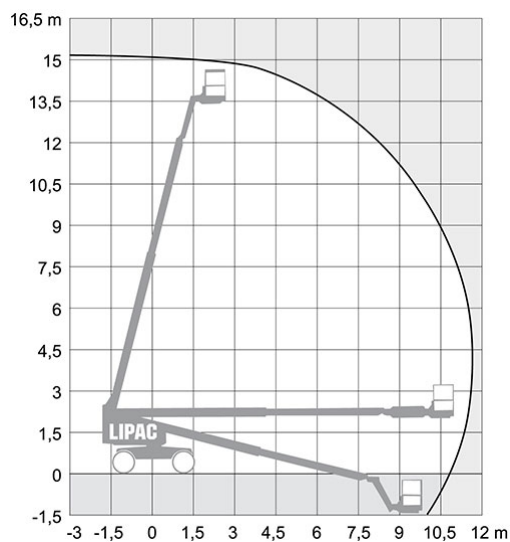

Boom lift - GENIE S 45

Max. practical working height:	15,72 m
Max. platform height:	13,72 m
Platform size:	2,44 x 0,91 m
Max. lifting power:	227 kg
Max. reach:	11,21 m
Fuel:	EcoPar/Diesel
Power:	Self-propelled
Transport height:	2,49 m
Transport width:	2,30 m
Transport length:	8,48 m
Transport weight:	7.005 kg