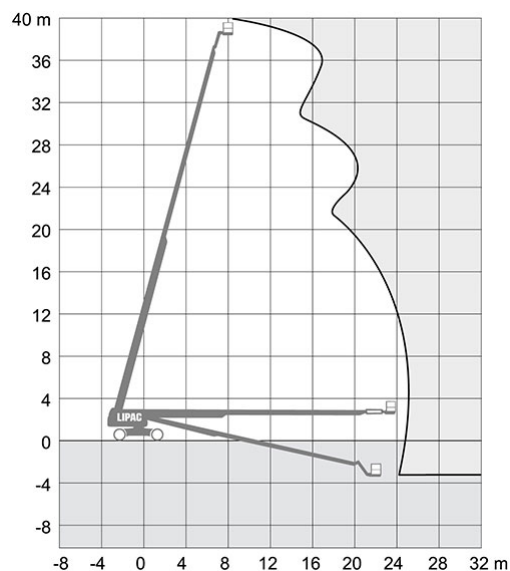

Boom lift - GENIE S 125

Max. practical working height:	40,15 m
Max. platform height:	38,15 m
Platform size:	2,44 x 0,91 m
Max. lifting power:	227 kg
Max. reach:	24,38 m
Fuel:	EcoPar/Diesel
Power:	Self-propelled
Transport height:	3,07 m
Transport width:	2,49 m
Transport length:	14,25 m
Transport weight:	20.148 kg